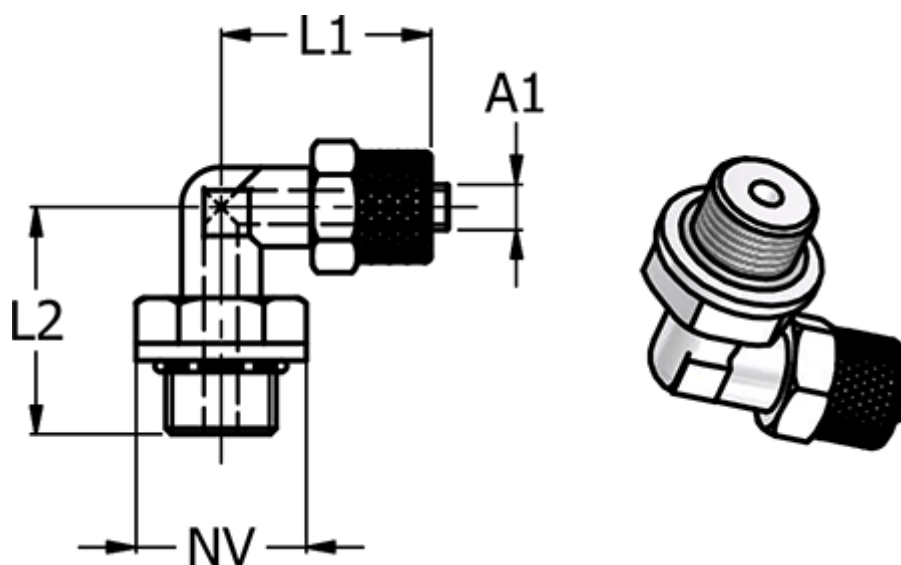

Article number: 5861351410V

Description: Push-on fitting 13.514-10V, metal  $\text{Ø}10/8\text{-G } 1/4\text{'}$   
Vinkel

## Measures

Hose diameter A1	= 10/8
L1	= 24
L2	= 24
NV	= 12
Thread A2	= G 1/4"